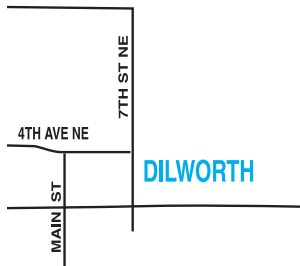

CSAH 22

Arena Guide

John E. Carlson Memorial Coliseum

807 17th Ave. N., Fargo • 241-8155

Teamsters Arena

831 17th Ave. N., Fargo • 235-4300

South Arena

2001 17th Ave. S., Fargo • 241-8153

Southwest Arena-Armstrong (SW-Arm)

4401 23rd Ave. SW, Fargo • 356-9889

Southwest Arena-Fowler (SW-Fow)

4401 23rd Ave. SW, Fargo • 356-9889

SunMart Centennial Arena (SunMart)

1401 5th Ave. N., Fargo • 239-0430

UP Center

5225 S 31st Ave, Fargo ND 58103

Moorhead Sports Center-North (MSC-N)

324 24th St. S., Moorhead • 299-5353

Moorhead Sports Center-South (MSC-S)

324 24th St. S., Moorhead • 299-5353

Moorhead Youth Hockey Arena-North (MYH-N)

700 Main Ave. SE, Moorhead • 233-5021

West Fargo Veterans Arena II (WF Vets II)

1000 7th Ave. E., West Fargo • 281-1188

CO RD 80